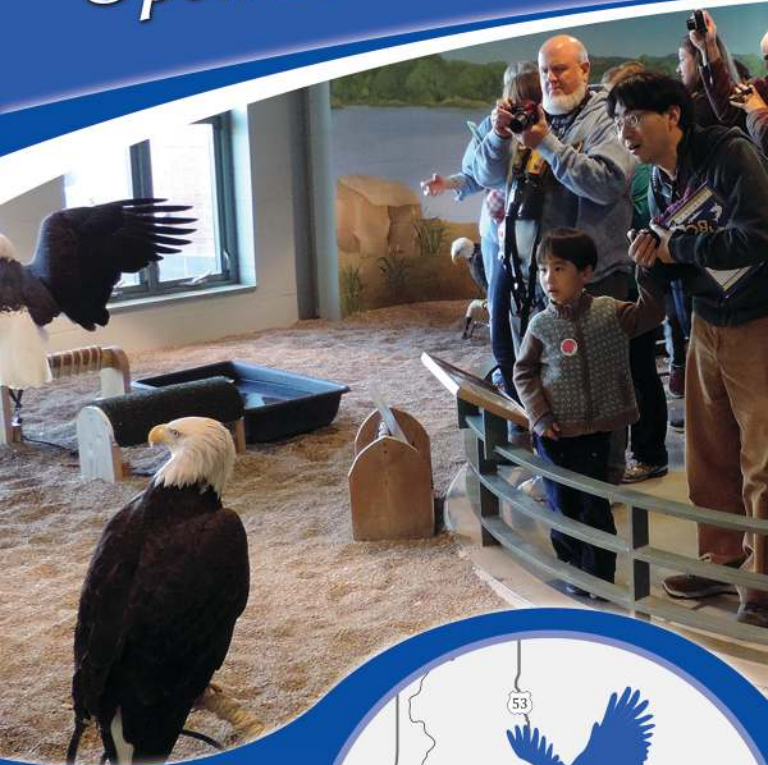

NATIONAL
EAGLE
C E N T E R

Open Year Round!

*Wabasha, MN
located on the
Mississippi River*

Admission

Members..... **FREE**
Adults..... \$10
Veterans..... \$9
Youth (4-17)..... \$7
3 & Under..... **FREE**

50 Pembroke Ave
Wabasha, MN
651-565-4989